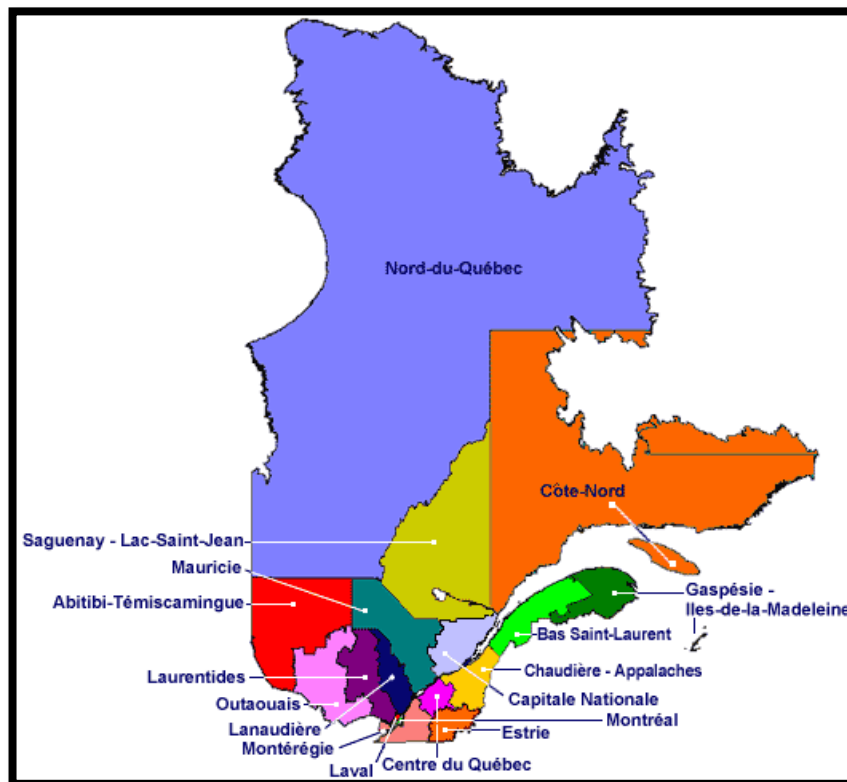

- Capitale Nationale
- Chaudière – Appalaches
- Centre-du-Québec
- Estrie
- Lanaudière
- Laurentides
- Laval
- Mauricie
- Montérégie
- Montréal

**Jean-François Roux, 819-350-1905**

- Outaouais

**Map of Quebec**

## TERRITORIES SERVED IN CANADA (except Quebec) & UNITED STATES

### Map of Canada & a part of United States

**Jeff Roux, 819-350-1905**

**Canada :**

- Alberta
- British Columbia
- Prince-Edward-Island
- Manitoba
- New-Brunswick
- Nova Scotia
- Ontario
- Saskatchewan

**United States :**

- All the country